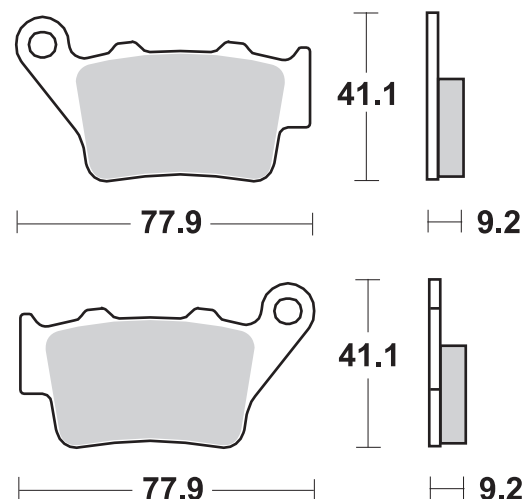

March 2019

NEW MODEL

GO AHEAD

HI-TECH BRAKE SOLUTIONS
MADE IN EUROPE

YAMAHA XTZ 700 Tenere

				RECOMMENDED	
YAMAHA					
XTZ	700	Tenere	19 -	671 HS*	675 LS

* = 2 sets required / 2 jeux pour l'Avant.

SBS 671 Available compounds
HF • HS

SBS 675 Available compounds
HF • LS

Scale 1:2