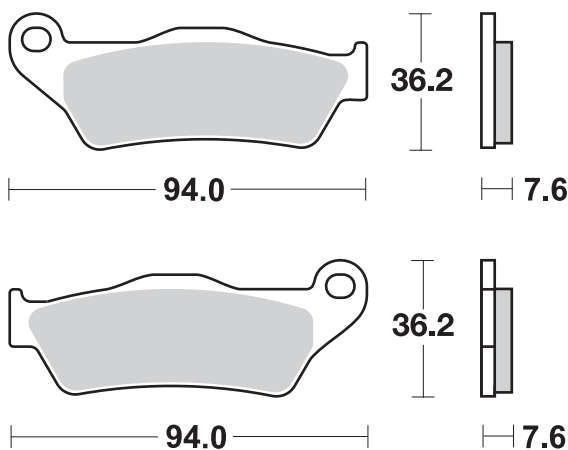

March 2019

NEW MODEL

GO AHEAD

HI-TECH BRAKE SOLUTIONS
MADE IN EUROPE

YAMAHA XTZ 700 Tenere

				RECOMMENDED	
YAMAHA					
XTZ	700	Tenere	19 -	671 HS*	675 LS

* = 2 sets required / 2 jeux pour l'Avant.

SBS 671 Available compounds
HF • HS

SBS 675 Available compounds
HF • LS

Scale 1:2